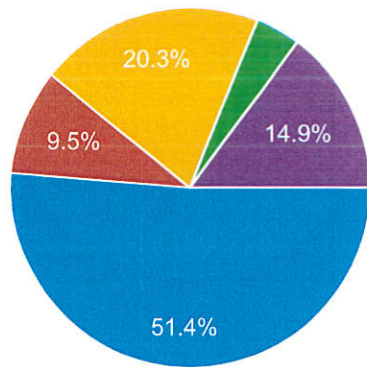

75 responses

- Continue to schedule vacations and professional development days together
- Discontinue scheduling vacations and professional development days together
- No opinion

This year's mid-winter break was six days long (including the weekend and a staff development day). In your opinion, next year's mid-winter break:

74 responses

- Should be the same as this year's
- Should be longer than this year's
- Should be shorter than this year's
- Should be eliminated
- No opinion