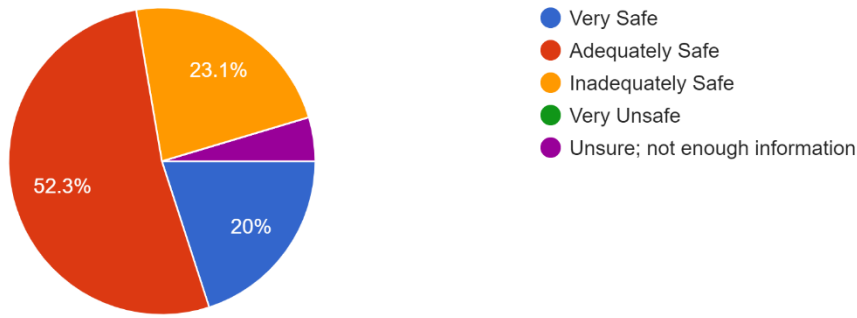

From a safety and security standpoint, how safe do you feel the Honey Creek campus is currently?

65 responses

Michigan public schools are required to conduct three intruder/lockdown drills each school year.

Which best describes your opinion of these drills:

64 responses

Recent state grant funding allows schools to invest in the numerous tools for campus safety and security. Which do you feel Honey Creek should consider at this early stage on all eligible investments.