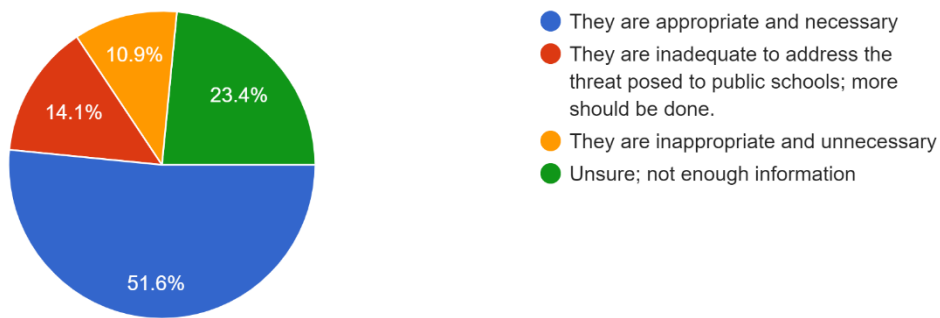

From a safety and security standpoint, how safe do you feel the Honey Creek campus is currently?

65 responses

Michigan public schools are required to conduct three intruder/lockdown drills each school year.

Which best describes your opinion of these drills:

64 responses

Recent state grant funding allows schools to invest in the numerous tools for campus safety and security. Which do you feel Honey Creek should consider at this early stage on all eligible investments.